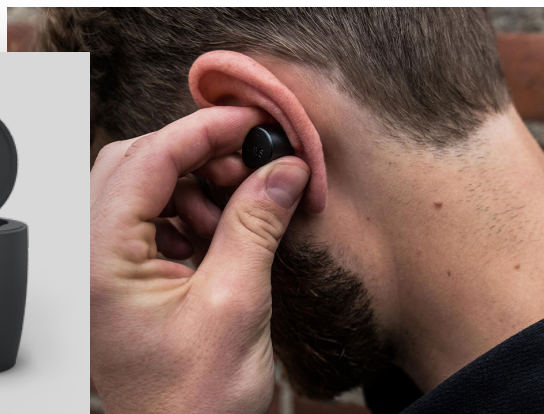

m-Five True Wireless

The m-Five True Wireless is a sweatproof and IPx5 rated true wireless earphone. Engineered for a life in motion, regardless if you are on a run or in the office.

Details

Type	True wireless earphones
Included in the box	m-Five True Wireless Charging case USB cable Ear tips (3 pairs) User manual
Color editions	Black edition Gray edition

Audio specifications

Drivers	6mm
Driver type	Dynamic
Driver impedance	16 Ohm
Driver sensitivity	85dB
Frequency response	20 – 20 000 Hz

Controls & connectivity

Wireless connectivity	Bluetooth® 5.0
Wireless codec	SBC
Bluetooth® range	10 m
Compatible with	iOS Android
Integrated controls	Touch controls
Microphone	Yes
Voice control	Siri Google Assistant

Physical unit

Sweatproof earphones / case	Yes / Yes
IPx5 earphones / case	Yes / No
Weight earphones / case	5.9 g per earpiece / 42.6 g
Size earphones / case	16.1 x 13.2 x 0.8 mm / 61.5 x 43 x 29.4 mm

Battery