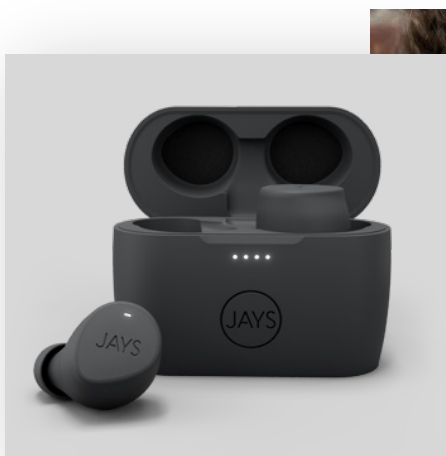

m-Five True Wireless

The m-Five True Wireless is a sweatproof and IPx5 rated true wireless earphone. Engineered for a life in motion, regardless if you are on a run or in the office.

Details

Type	True wireless earphones
Included in the box	m-Five True Wireless Charging case USB cable Ear tips (3 pairs) User manual
Color editions	Black edition Gray edition

Audio specifications

Drivers	6mm
Driver type	Dynamic
Driver impedance	16 Ohm
Driver sensitivity	85dB
Frequency response	20 – 20 000 Hz

Controls & connectivity

Wireless connectivity	Bluetooth® 5.0
Wireless codec	SBC
Bluetooth® range	10 m
Compatible with	iOS Android
Integrated controls	Touch controls
Microphone	Yes
Voice control	Siri Google Assistant

Physical unit

Sweatproof earphones / case	Yes / Yes
IPx5 earphones / case	Yes / No
Weight earphones / case	5.9 g per earpiece / 42.6 g
Size earphones / case	16.1 x 13.2 x 0.8 mm / 61.5 x 43 x 29.4 mm

Battery